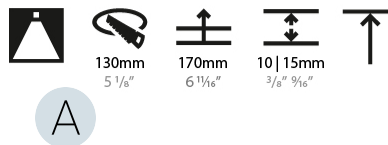

PHYSICAL

Shape: Round
Diameter (mm): 139
Diameter (in): 5 1/2
Height (mm): 151
Height (in): 5 15/16
Ceiling Thickness (mm): 10 / 12.5 / 15
Ceiling Thickness (in): 3/8 or 1/2 or 9/16
Min. Recessing Depth (mm): 170
Min. Recessing Depth (in): 6 11/16
Light Distribution: Downlight
Weight (kg): 0.946
Weight (lbs): 2.09
Fixture Finish: SSR / BKV / CWI / CRY / HAB / UFT / ITA / RUA / FTG / MYG / LOD / PUS / FRO / FUP / KIA / POP / BLS / SPG / MEY / GOH / GUM / CHC / COM / ABZ / JAG / OBR / MOS / ROR
Fixture Material: Aluminum Die Cast
Cut-out Measurements: 130mm / 5 1/8"

ELECTRICAL

Lamp Type: LED (Zhaga Standard)
Input Wattage (W): 13.2 / 16.5
Total Output Wattage (W): 12 / 14
Dimming: Tri-Mode (Non-Dimming and Phase Dimming (120Vac only) and 0-10V Dimming)
Driver Included: No
Driver Location: Recessed Housing
Driver Type: Constant Current - Universal
Driver Class: Class 2
Housing: See components
Input Voltage (V): 120 - 277
Constant Current (MA): 350

LED

Number of LEDs: 1
Color Temperature (°K): 2700 / 3000 / 3500 / 4000
Max. Delivered Lumen (lm): 810 / 900 / 970 / 990
Nominal Lumen (lm): 960 / 1070 / 1156 / 1180
CRI: >90 CRI
Efficiency (%): 0.905
Lamp Life (hrs): 50000

OPTICAL

Reflector: 10

RATINGS AND CERTIFICATIONS

Certified By: Certified for North American Standards
IP rating: IP54