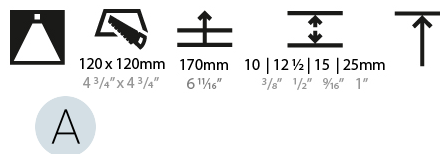

PHYSICAL

Shape: Square
Length (mm): 106
Length (in): 4 ³/₁₆
Width (mm): 106
Width (in): 4 ³/₁₆
Height (mm): 150
Height (in): 5 ⁷/₈
Ceiling Thickness (mm): 10 / 12.5 / 15 / 25
Ceiling Thickness (in): 3/8 or 1/2 or 9/16 or 1
Min. Recessing Depth (mm): 170
Min. Recessing Depth (in): 6 ¹¹/₁₆
Light Distribution: Downlight
Weight (kg): 0.769
Weight (lbs): 1.69
Fixture Finish: SSR / BKV / CWI / CRY / HAB / UFT / ITA / RUA / FTG / MYG / LOD / PUS / FRO / FUP / KIA / POP / BLS / SPG / MEY / GOH / GUM / CHC / COM / ABZ / JAG / OBR / MOS / ROR
Fixture Material: Aluminum Die Cast
Cut-out Measurements: 120mm / 4 3/4" x 120mm / 4 3/4"
Upon Request: Unique Ceiling Thickness

ELECTRICAL

Lamp Type: LED (Zhaga Standard)
Input Wattage (W): 16.5
Total Output Wattage (W): 14.7
Dimming: Dali Dimming
Driver Included: No
Driver Location: Recessed Housing
Driver Type: Constant Current - 120Vac
Driver Class: Class 2
Housing: See Components
Input Voltage (V): 120
Constant Current (MA): 350

LED

Number of LEDs: 1
Max. Delivered Lumen (lm): 770
Nominal Lumen (lm): 1140
CRI: >90 CRI
Lamp Life (hrs): 50000
Upon Request: RGB-W Tunable White Special Color Temperature Special LED

OPTICAL

Reflector: 20 / 40 / 60
Upon Request: Special Beam Angles

RATINGS AND CERTIFICATIONS

Certified By: Certified for North American Standards

IP rating: IP20
Zaneen Company Inc. © 2024, T 1800-388-3382, F 416-247-9319, www.zaneen.com

PROJECT
TYPE
SPECIFIER
QUANTITY
DATE