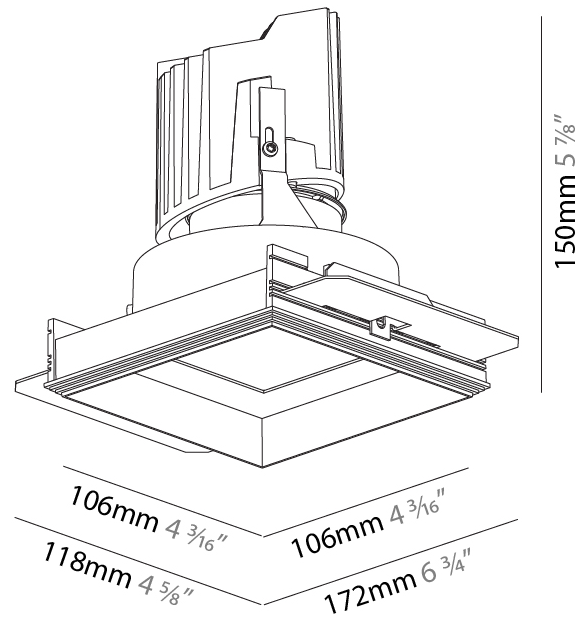

PHYSICAL

Shape: Square
Length (mm): 106
Length (in): 4 ³/₁₆
Width (mm): 106
Width (in): 4 ³/₁₆
Height (mm): 150
Height (in): 5 ⁷/₈
Ceiling Thickness (mm): 10 / 12.5 / 15 / 25
Ceiling Thickness (in): 3/8 or 1/2 or 9/16 or 1
Min. Recessing Depth (mm): 170
Min. Recessing Depth (in): 6 ¹¹/₁₆
Light Distribution: Downlight
Weight (kg): 0.769
Weight (lbs): 1.69
Fixture Finish: SSR / BKV / CWI / CRY / HAB / UFT / ITA / RUA / FTG / MYG / LOD / PUS / FRO / FUP / KIA / POP / BLS / SPG / MEY / GOH / GUM / CHC / COM / ABZ / JAG / OBR / MOS / ROR
Fixture Material: Aluminum Die Cast
Cut-out Measurements: 120mm / 4 3/4" x 120mm / 4 3/4"
Upon Request: Unique Ceiling Thickness

ELECTRICAL

Lamp Type: LED (Zhaga Standard)
Input Wattage (W): 16.5
Total Output Wattage (W): 14.7
Dimming: Dali Dimming
Driver Included: No
Driver Location: Recessed Housing
Driver Type: Constant Current - 120Vac
Driver Class: Class 2
Housing: See Components
Input Voltage (V): 120
Constant Current (MA): 350

LED

Number of LEDs: 1
Max. Delivered Lumen (lm): 770
Nominal Lumen (lm): 1140
CRI: >90 CRI
Lamp Life (hrs): 50000
Upon Request: RGB-W Tunable White Special Color Temperature Special LED

OPTICAL

Reflector: 20 / 40 / 60
Upon Request: Special Beam Angles

RATINGS AND CERTIFICATIONS

Certified By: Certified for North American Standards

IP rating: IP20
Zaneen Company Inc. © 2024, T 1800-388-3382, F 416-247-9319, www.zaneen.com

PROJECT
TYPE
SPECIFIER
QUANTITY
DATE